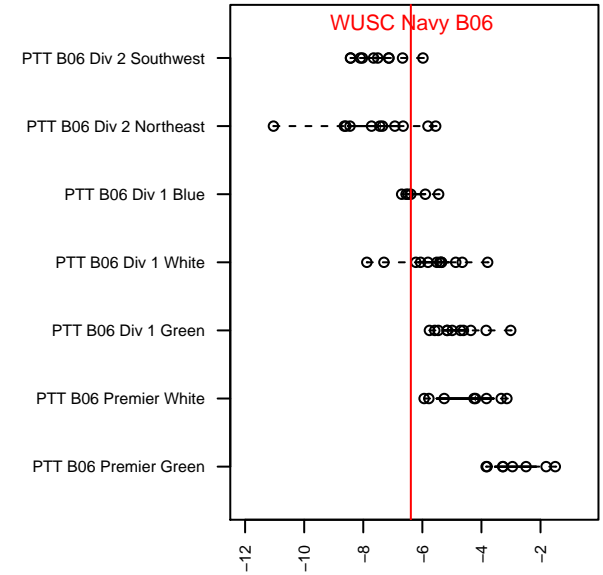

WUSC Navy B06

Willamette United Soccer Club
 Willamette, OR
 B06 total strength=652
 attack=0.82 defense=0.44
 fall league = PTT B06 Div 1 Blue
 spr league = Spr OYS B06 Div 1 White

alt names used:
 WUSC 2006B Navy
 WILLAMETTE UNITED WUSC 2006B NAVY (C
 WUSC 06B Navy
 WUSC 2006B Navy
 WUSC 06B Navy
 WUSC 06B Navy

Venues played:
 2016 Oswego Nike Cup Silver U11
 2016 Mt Hood Challenge U11 Bronze
 2016 Summer Slam Bronze U11
 2016 PTT B06 Division 1 Blue
 2016 OYS Presidents Cup B06
 2016 Spr OYS B06 Division 1 White

**attack and defense variance (black dot)
relative to other teams
and top 10 in region**

**attack and defense rating
relative to others at age
and all opponents in last 13 months**

Performance relative to 13 month average