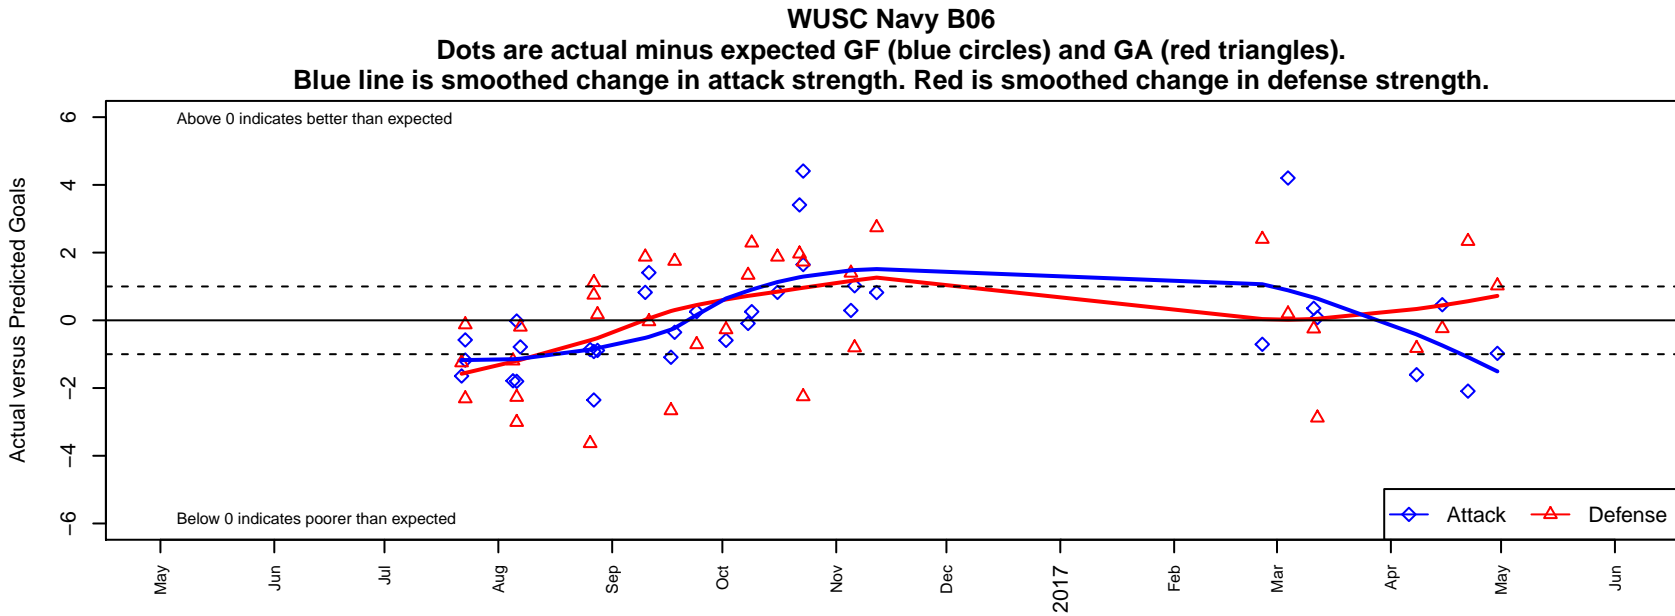

WUSC Navy B06

Willamette United Soccer Club
 Willamette, OR
 B06 total strength=652
 attack=0.82 defense=0.44
 fall league = PTT B06 Div 1 Blue
 spr league = Spr OYS B06 Div 1 White

alt names used:
 WUSC 2006B Navy
 WILLAMETTE UNITED WUSC 2006B NAVY (C
 WUSC 06B Navy
 WUSC 2006B Navy
 WUSC 06B Navy
 WUSC 06B Navy

**attack and defense variance (black dot)
relative to other teams
and top 10 in region**

**attack and defense rating
relative to others at age
and all opponents in last 13 months**

Performance relative to 13 month average